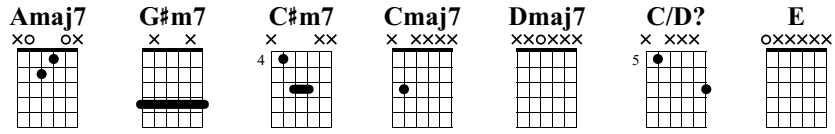

## Animal Crossing New Leaf

Music by Manaka Kataoka

Standard tuning

♩ = 100

Capo 4th  
IV

Amaj7                      iii                      vi                      bVI

Amaj7                      G#m7                      C#m7                      Cmaj7